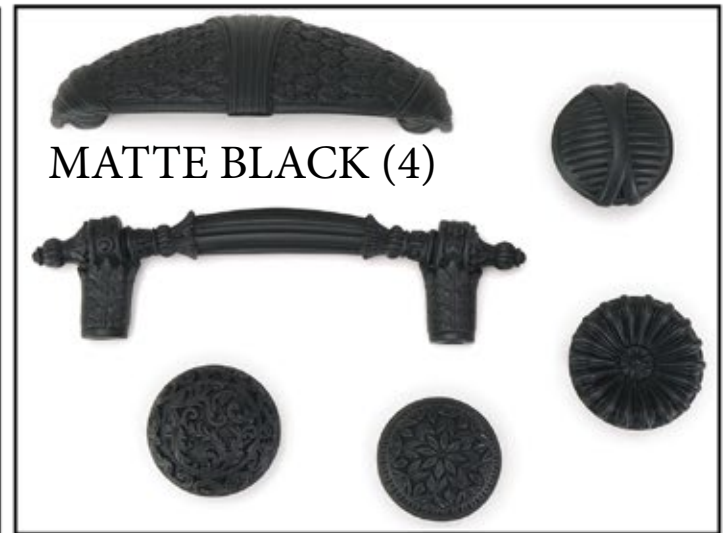

Metal Finishes

Edgar Berebi Cabinet Hardware

Artisan Pewter

A distressed genuine pewter with deep antique highlights. Five step hand crafted process.

Vintage Pewter

An even dark grey pewter finish on pewter. Five step hand crafted process.

French Bronze

Deep and dark patina bronze on pewter with no copper accents. Six step hand crafted process.

Matte Black

Matte Black finish on pewter.