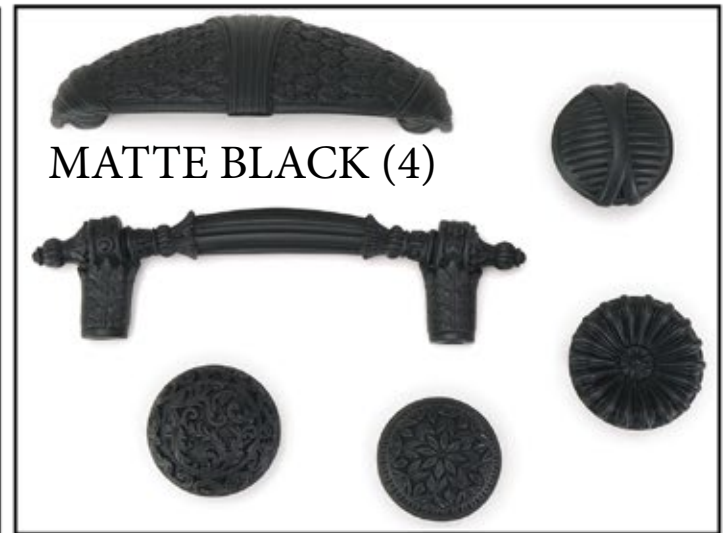

Metal Finishes

Edgar Berebi Switchplate Covers

Artisan Pewter

A distressed genuine pewter with deep antique highlights. Five step hand crafted process.

Vintage Pewter

An even dark grey pewter finish on pewter. Five step hand crafted process.

French Bronze

Deep and dark patina bronze on pewter with no copper accents. Six step hand crafted process.

Matte Black

Matte Black finish on pewter.