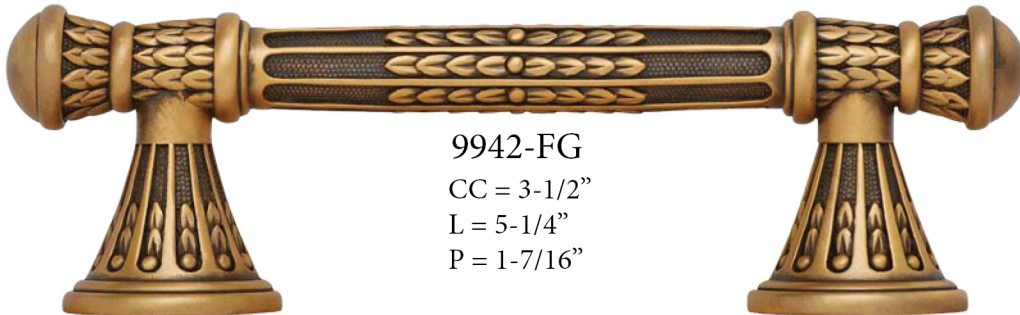

9942-FG

CC = 3-1/2"

L = 5-1/4"

P = 1-7/16"