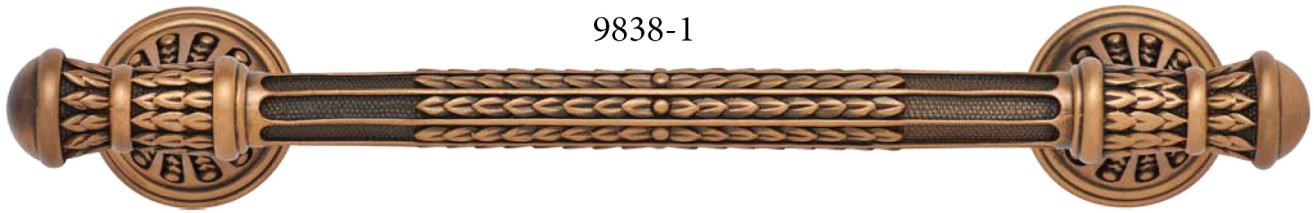

D = 1-3/8" P = 1-1/8"

D = 1-5/8" P = 1-5/16"

9838-1

CC = 5"

L = 6-3/4"

P = 1-7/16"

CC = 3-1/2"

L = 5-1/4"

P = 1-7/16"