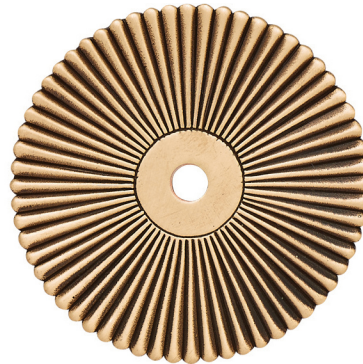

10005-BB

D = 1-7/8" P = 1/8"