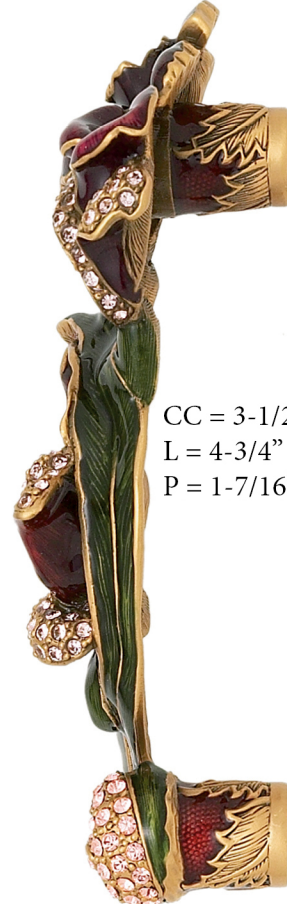

8219-2

8219-2

D = 2-3/16" x 2-3/16" P = 7/8"

8011-2

8011-2

D = 1-9/16" x 1-9/16" P = 1"

8219-96

8219-96

8011-26

8011-26

7955-26

7955-2

CC = 3-1/2"  
L = 4-3/4"  
P = 1-7/16"

7955-2

Decorated with Swarovski® crystals

Products at or near actual size  
Copyrights © 2010 Edgar Inc.

## EDGAR BEREBI'S CHARTRES 2024 MSRP

Part#	FINISHES	SIZE	DESCRIPTION	MSRP	UNIT
7955/2	MUSEUM GOLD	3-1/2" C TO C	CHARTRES PULL; B. BURG, WILD BERRY, RED MAH. W/ SILK, PEACH CR.	\$215.99	EA
7955/26	B. SILVER	3-1/2" C TO C	CHARTRES PULL; B. BURG, WILD BERRY, RED MAH. W/ CLEAR CRYSTAL	\$215.99	EA
8011/2	MUSEUM GOLD	1-9/16"	CHARTRES KNOB; RED MAHOGANY W/ SILK CRYSTAL	\$101.64	EA
8011/26	B. SILVER	1-9/16"	CHARTRES KNOB; GARNET W/ CLEAR CRYSTAL	\$101.64	EA
8011/96	B. SILVER	1-9/16"	CHARTRES KNOB; WILD BERRY W/ CLEAR CRYSTAL	\$101.64	EA
8219/2	MUSEUM GOLD	2-3/16" SQ	CHARTRES KNOB RED MAHOGANY W/ LT. PEACH & SILK CRYSTAL	\$133.41	EA
8219/26	B. SILVER	2-3/16" SQ	CHARTRES KNOB GARNETS W/ CLEAR CRYSTAL	\$133.41	EA
8219/96	B. SILVER	2-3/16" SQ	CHARTRES KNOB WILD BERRY W/ CLEAR CRYSTAL	\$133.41	EA