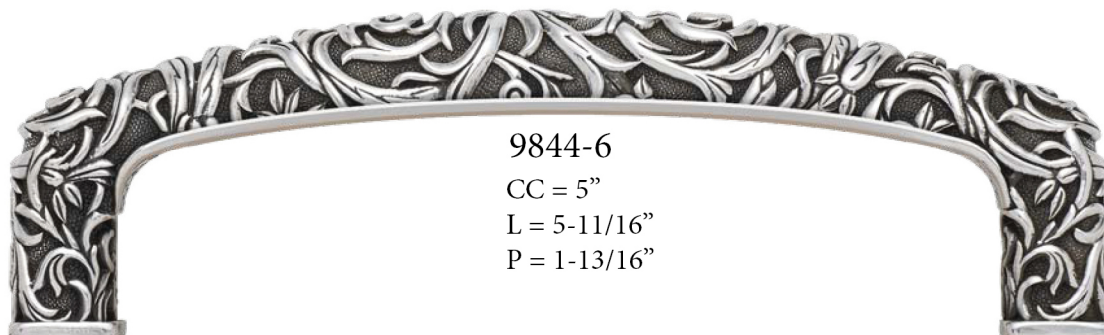

L = 1-3/8" x 3/4" P = 1-1/8"

L = 1-7/16" x 1" P = 1-7/16"

9844-6

CC = 5"
L = 5-11/16"
P = 1-13/16"