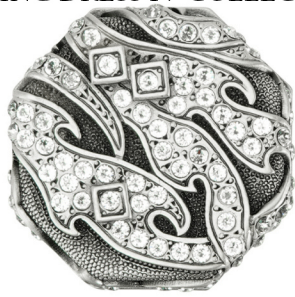

10343BS

10343SG

D = 1-1/2" x 1-1/6"
P = 1-1/4"

Decorated with Swarovski® crystals

10341MG

D = 1-1/2" P = 1-1/4"

D = 1-1/2" x 1-1/8" P = 1-3/16"

10342MS