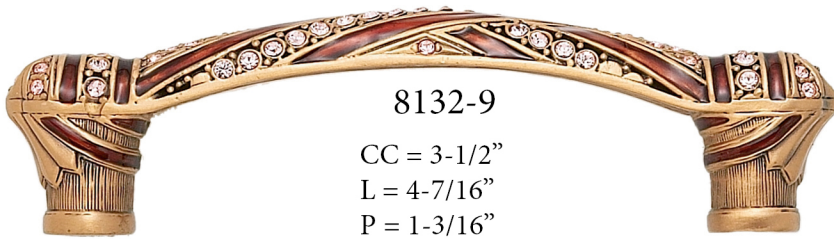

8145-9

8145-16

D = 1-3/8"  
P = 1"

Decorated with Swarovski® crystals

8132-16

8132-9

8132-9

CC = 3-1/2"  
L = 4-7/16"  
P = 1-3/16"

8331-16

CC = 6"  
L = 7-3/8"  
P = 1-3/16"

## EDGAR BEREBI'S FAIRFAX 2024 MSRP

Part#	FINISHES	SIZE	DESCRIPTION	MSRP	UNIT
8132/16	B. SILVER	3-1/2" C TO C	FAIRFAX PULL W/ METALLIC SILVER, CLEAR CRYSTAL	\$139.76	EA
8132/9	MUSEUM GOLD	3-1/2" C TO C	FAIRFAX PULL W/ TOPAZ, LT. PEACH & SILK CRYSTAL	\$139.76	EA
8145/16	B. SILVER	1-3/8"	FAIRFAX KNOB W/ METALLIC SILVER, CLEAR CRYSTAL	\$124.51	EA
8145/9	MUSEUM GOLD	1-3/8"	FAIRFAX KNOB W/ TOPAZ, LT. PEACH & SILK CRYSTAL	\$124.51	EA
8331/16	B. SILVER	6" C TO C	FAIRFAX PULL W/ METALLIC SILVER, CLEAR CRYSTAL	\$165.55	EA
8331/9	MUSEUM GOLD	6" C TO C	FAIRFAX PULL W/ TOPAZ, LT. PEACH & SILK CRYSTAL	\$165.55	EA