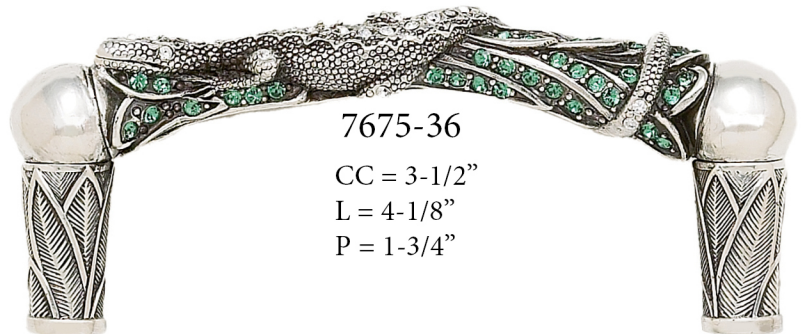

7675-3

7675-36

CC = 3-1/2"
L = 4-1/8"
P = 1-3/4"

Decorated with Swarovski® crystals

Sold in Pairs

D = 2-1/8" x 1-11/16"
P = 1-13/16"

8154-1X

8154-1X