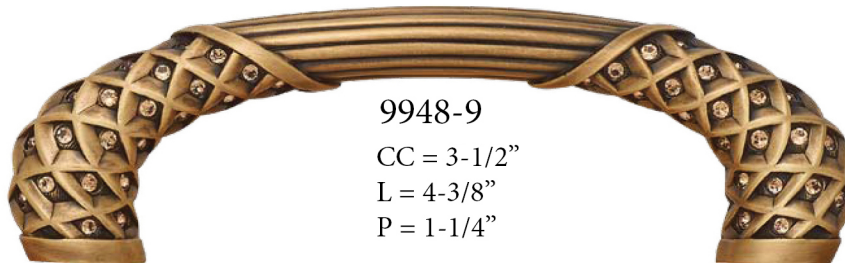

9948-9

CC = 3-1/2"
L = 4-3/8"
P = 1-1/4"