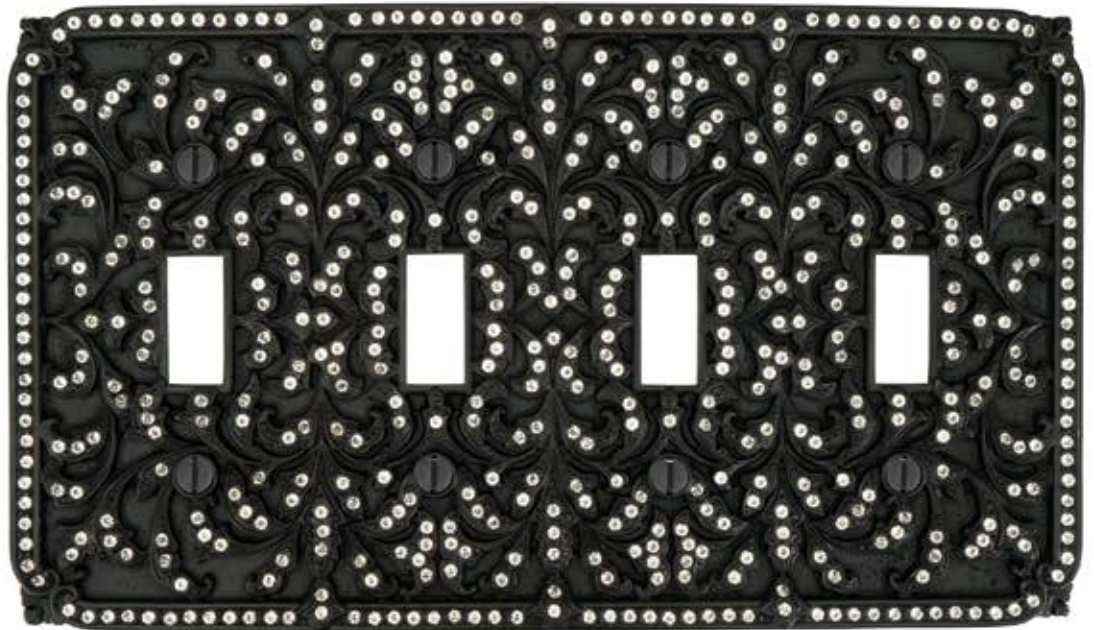

7517-SG

D = 4-11/16" x 4-5/8" P = 5/16"

Decorated with Swarovski® crystals

8000-2

D = 6-7/16" x 4-11/16" P = 5/16"

8818-4
D = 8-1/8" x 4-5/8"
P = 5/16"

9445-16
D = 9-3/4" x 4-5/8"
P = 5/16"

7865-9