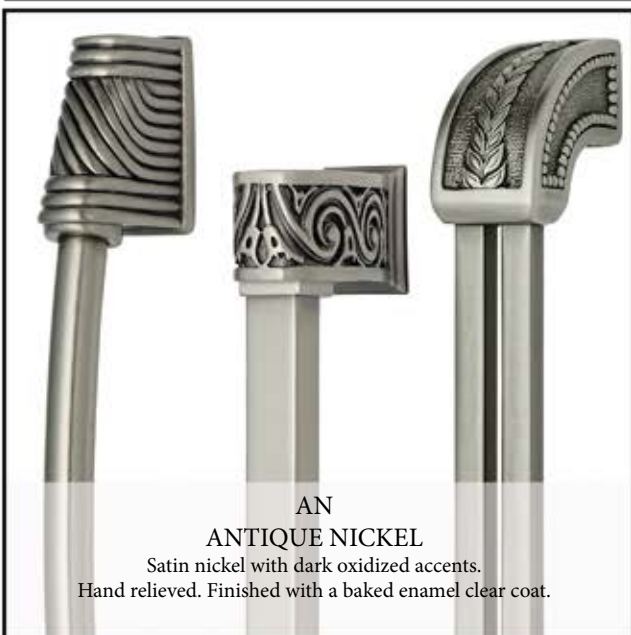

AN

ANTIQUÉ NICKEL

Satin nickel with dark oxidized accents.
Hand relieved. Finished with a baked enamel clear coat.