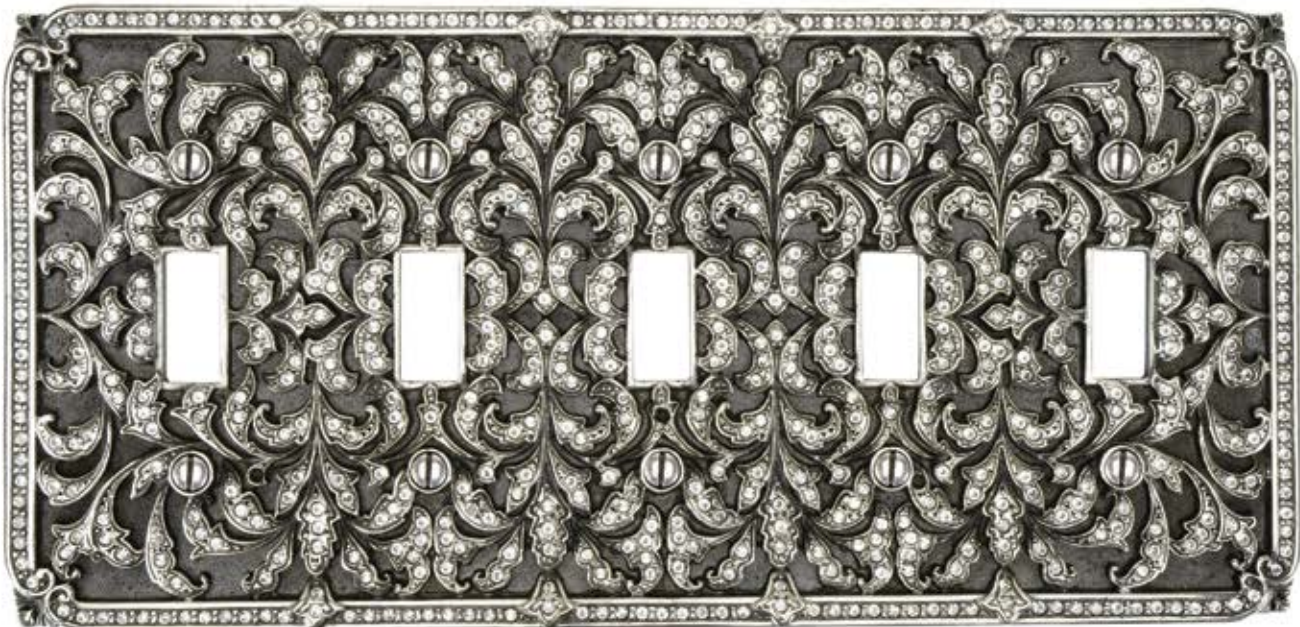

7517-SG

D = 4-11/16" x 4-5/8" P = 5/16"

Decorated with Swarovski® crystals

8000-2

D = 6-7/16" x 4-11/16" P = 5/16"

8818-4
D = 8-1/8" x 4-5/8"
P = 5/16"

9445-16
D = 9-3/4" x 4-5/8"
P = 5/16"

7865-9