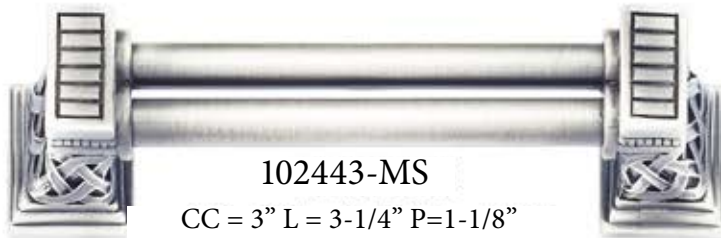

L = 1-1/2" W = 13/16" P = 1-1/8"

101961-MG

102443-MS
CC = 3" L = 3-1/4" P = 1-1/8"

102443-SN

SMALL APPLIANCE PULLS

APPLIANCE PULLS

101536-MS
CC = 6"
L = 7-1/8"
P = 1-1/4"

101536-JB
CC = 6"
L = 7-1/8"
P = 1-1/4"