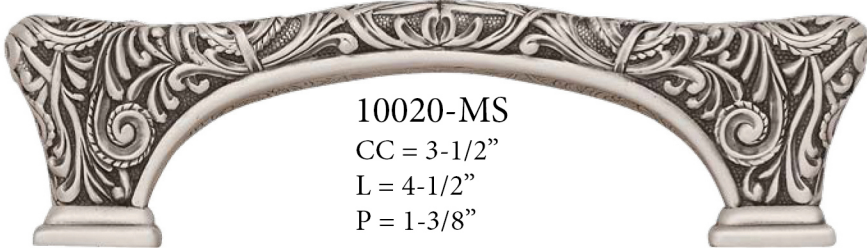

9643-BB

D = 1-3/8" P = 1-1/8"

9643-BP

9642-1

D = 1-3/4" P = 1-3/8"

9642-22

9580-AN

9580-1
CC = 5"
L = 6-1/8"
P = 1-3/8"

10020-BB

10020-MS
CC = 3-1/2"
L = 4-1/2"
P = 1-3/8"

ALSO AVAILABLE
CC = 10", 12", 14"
L = 11-7/8", 13-7/8", 15-7/8"
P = 2-1/2"
AVAILABLE BACK TO BACK
9997 CC = 10", 12", 14"

EDGAR BEREBI'S GEORGETOWN 2024 MSRP