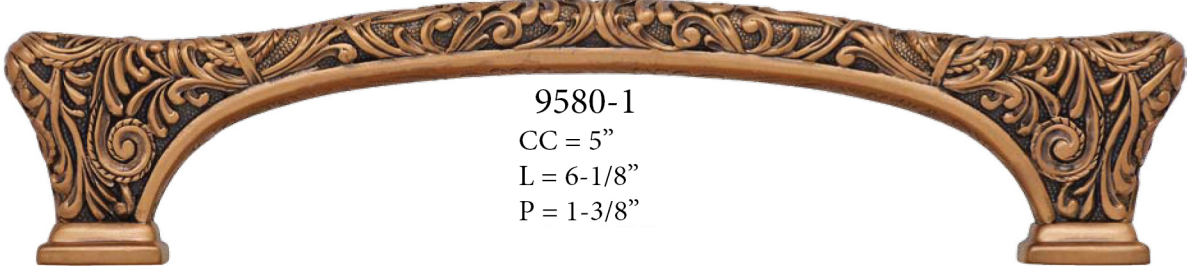

9643-BB

D = 1-3/8" P = 1-1/8"

9643-BP

9642-1

D = 1-3/4" P = 1-3/8"

9642-22

9580-AN

9580-1
CC = 5"
L = 6-1/8"
P = 1-3/8"

10020-BB

10020-MS
CC = 3-1/2"
L = 4-1/2"
P = 1-3/8"

ALSO AVAILABLE
CC = 10", 12", 14"
L = 11-7/8", 13-7/8", 15-7/8"
P = 2-1/2"
AVAILABLE BACK TO BACK
9997 CC = 10", 12", 14"

EDGAR BEREBI'S GEORGETOWN 2024 MSRP