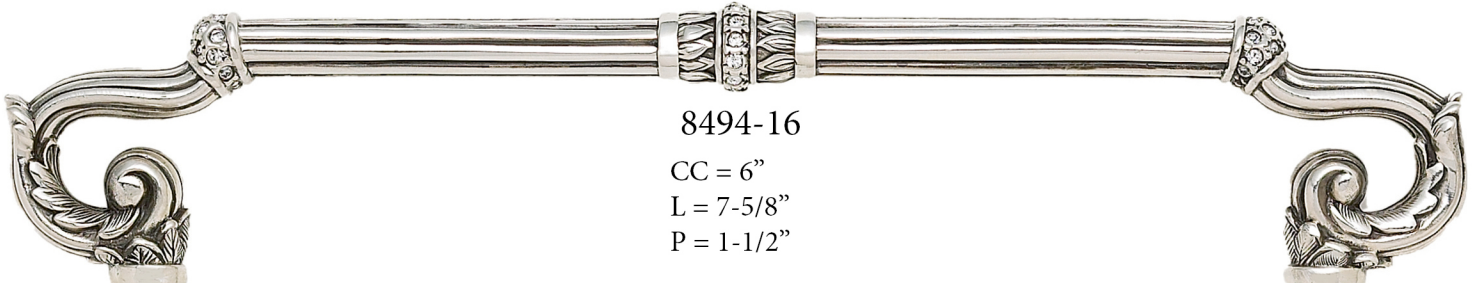

Decorated with Swarovski® crystals

EDGAR BEREBI'S HOLLIS 2024 MSRP

Part#	FINISHES	SIZE	DESCRIPTION	MSRP
8140/1	MUSEUM GOLD	3-1/2" C TO C	HOLLIS PULL/ SEE 8505 FOR CRYSTAL VERSION	\$104.18
8140/22	SATIN NICKEL	3-1/2" C TO C	HOLLIS PULL	\$80.21
8140/4	BLACK TIE	3-1/2" C TO C	HOLLIS PULL/ SEE 8505 FOR CRYSTAL VERSION	\$68.76
8140/44	OILED BRONZE	3-1/2" C TO C	HOLLIS PULL	\$68.76
8140/6	B. SILVER	3-1/2" C TO C	HOLLIS PULL/ SEE 8505 FOR CRYSTAL VERSION	\$104.18
8140AB	ARTISAN BRASS	3-1/2" C TO C	HOLLIS PULL	\$68.76
8140AC	ARTISAN COPPER	3-1/2" C TO C	HOLLIS PULL	\$68.76
8140AN	ANTIQUENICKEL	3-1/2" C TO C	HOLLIS PULL/ SEE 8505 FOR CRYSTAL VERSION	\$68.76
8140AP	ARTISAN PEWTER	3-1/2" C TO C	HOLLIS PULL	\$68.76
8140BB	B. BRASS	3-1/2" C TO C	HOLLIS PULL/ SEE 8505 FOR CRYSTAL VERSION	\$68.76
8140BP	B. PEWTER	3-1/2" C TO C	HOLLIS PULL	\$68.76
8140FB	FRENCH BRONZE	3-1/2" C TO C	HOLLIS PULL	\$68.76
8140FG	FLOR. GOLD	3-1/2" C TO C	HOLLIS PULL/ SEE 8505 FOR CRYSTAL VERSION	\$104.18
8140MS	MATTE SILVER	3-1/2" C TO C	HOLLIS PULL/ SEE 8505 FOR CRYSTAL VERSION	\$104.18
8140SG	SATIN GOLD	3-1/2" C TO C	HOLLIS PULL/ SEE 8505 FOR CRYSTAL VERSION	\$104.18
8140VB	VINTAGE BRONZE	3-1/2" C TO C	HOLLIS PULL	\$68.76
8140VP	VINTAGE PEWTER	3-1/2" C TO C	HOLLIS PULL	\$68.76
8155/1	MUSEUM GOLD	1-5/16"	HOLLIS KNOB/ SEE 8513 FOR CRYSTAL VERSION	\$44.47
8155/22	SATIN NICKEL	1-5/16"	HOLLIS KNOB	\$34.24
8155/4	BLACK TIE	1-5/16"	HOLLIS KNOB/ SEE 8513 FOR CRYSTAL VERSION	\$29.35
8155/44	OILED BRONZE	1-5/16"	HOLLIS KNOB	\$29.35
8155/6	B. SILVER	1-5/16"	HOLLIS KNOB/ SEE 8513 FOR CRYSTAL VERSION	\$44.47
8155AB	ARTISAN BRASS	1-5/16"	HOLLIS KNOB	\$29.35
8155AC	ARTISAN COPPER	1-5/16"	HOLLIS KNOB	\$29.35
8155AN	ANTIQUENICKEL	1-5/16"	HOLLIS KNOB/ SEE 8513 FOR CRYSTAL VERSION	\$29.35
8155AP	ARTISAN PEWTER	1-5/16"	HOLLIS KNOB	\$29.35
8155BB	B. BRASS	1-5/16"	HOLLIS KNOB/ SEE 8513 FOR CRYSTAL VERSION	\$29.35
8155BP	B. PEWTER	1-5/16"	HOLLIS KNOB	\$29.35
8155FB	FRENCH BRONZE	1-5/16"	HOLLIS KNOB	\$29.35
8155FG	FLOR. GOLD	1-5/16"	HOLLIS KNOB/ SEE 8513 FOR CRYSTAL VERSION	\$44.47
8155MS	MATTE SILVER	1-5/16"	HOLLIS KNOB/ SEE 8513 FOR CRYSTAL VERSION	\$44.47
8155SG	SATIN GOLD	1-5/16"	HOLLIS KNOB/ SEE 8513 FOR CRYSTAL VERSION	\$44.47
8155VB	VINTAGE BRONZE	1-5/16"	HOLLIS KNOB	\$29.35
8155VP	VINTAGE PEWTER	1-5/16"	HOLLIS KNOB	\$29.35
8358/1	MUSEUM GOLD	6" C TO C	HOLLIS PULL/ SEE 8494 FOR CRYSTAL VERSION	\$152.46
8358/22	SATIN NICKEL	6" C TO C	HOLLIS PULL	\$117.39
8358/4	BLACK TIE	6" C TO C	HOLLIS PULL/ SEE 8494 FOR CRYSTAL VERSION	\$100.63
8358/44	OILED BRONZE	6" C TO C	HOLLIS PULL	\$100.63
8358/6	B. SILVER	6" C TO C	HOLLIS PULL/ SEE 8494 FOR CRYSTAL VERSION	\$152.46
8358AB	ARTISAN BRASS	6" C TO C	HOLLIS PULL	\$100.63
8358AC	ARTISAN COPPER	6" C TO C	HOLLIS PULL	\$100.63
8358AN	ANTIQUENICKEL	6" C TO C	HOLLIS PULL/ SEE 8494 FOR CRYSTAL VERSION	\$100.63
8358AP	ARTISAN PEWTER	6" C TO C	HOLLIS PULL	\$100.63
8358BB	B. BRASS	6" C TO C	HOLLIS PULL/ SEE 8494 FOR CRYSTAL VERSION	\$100.63