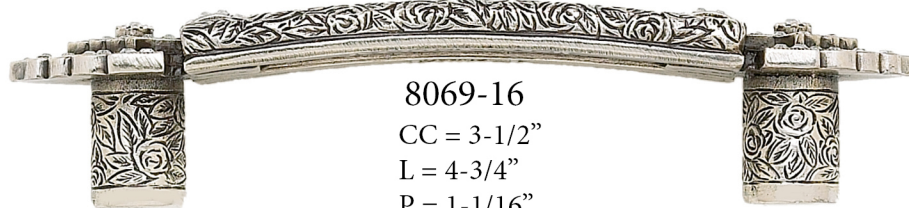

D = 1-7/16" x 1-1/16"  
P = 1"

8068-9

8068-16

Decorated with Swarovski® crystals

8069-BB

8069-16  
CC = 3-1/2"  
L = 4-3/4"  
P = 1-1/16"

## EDGAR BEREBI'S KINGSBURY 2024 MSRP

Part#	FINISHES	SIZE	DESCRIPTION	MSRP	UNIT
8068/16	B. SILVER	1-7/16" x 1-1/16"	KINGSBURY KNOB; CLEAR CRYSTAL	\$63.53	EA
8068/4	BLACK TIE	1-7/16" x 1-1/16"	KINGSBURY KNOB; CLEAR CRYSTAL	\$52.42	EA
8068/9	MUSEUM GOLD	1-7/16" x 1-1/16"	KINGSBURY KNOB; LT. SMOKE & LT. COLORADO CRYSTAL	\$63.53	EA
8068AN	ANTIQUE NICKEL	1-7/16" x 1-1/16"	KINGSBURY KNOB; CLEAR CRYSTAL	\$52.42	EA
8068BB	B. BRASS	1-7/16" x 1-1/16"	KINGSBURY KNOB; LT. COLORADO TOPAZ CRYSTAL	\$52.42	EA
8068FG	FLOR. GOLD	1-7/16" x 1-1/16"	KINGSBURY KNOB; LT. COLORADO TOPAZ CRYSTAL	\$63.53	EA
8068MS	MATTE SILVER	1-7/16" x 1-1/16"	KINGSBURY KNOB; CLEAR CRYSTAL	\$63.53	EA
8068SG	SATIN GOLD	1-7/16" x 1-1/16"	KINGSBURY KNOB; CLEAR CRYSTAL	\$63.53	EA
8069/16	B. SILVER	3-1/2" C TO C	KINGSBURY PULL; CLEAR CRYSTAL	\$127.05	EA
8069/4	BLACK TIE	3-1/2" C TO C	KINGSBURY PULL; CLEAR CRYSTAL	\$104.82	EA
8069/9	MUSEUM GOLD	3-1/2" C TO C	KINGSBURY PULL; LT. SMOKE & LT. COLORADO CRYSTAL	\$127.05	EA
8069AN	ANTIQUE NICKEL	3-1/2" C TO C	KINGSBURY PULL; CLEAR CRYSTAL	\$104.82	EA
8069BB	B. BRASS	3-1/2" C TO C	KINGSBURY PULL; LT. COLORADO TOPAZ CRYSTAL	\$104.82	EA
8069FG	FLOR. GOLD	3-1/2" C TO C	KINGSBURY PULL; LT. COLORADO TOPAZ CRYSTAL	\$127.05	EA
8069MS	MATTE SILVER	3-1/2" C TO C	KINGSBURY PULL; CLEAR CRYSTAL	\$127.05	EA
8069SG	SATIN GOLD	3-1/2" C TO C	KINGSBURY PULL; CLEAR CRYSTAL	\$127.05	EA