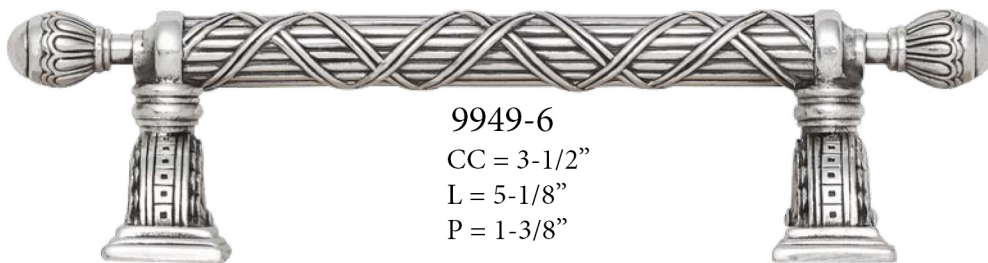

9949-6

CC = 3-1/2"
L = 5-1/8"
P = 1-3/8"