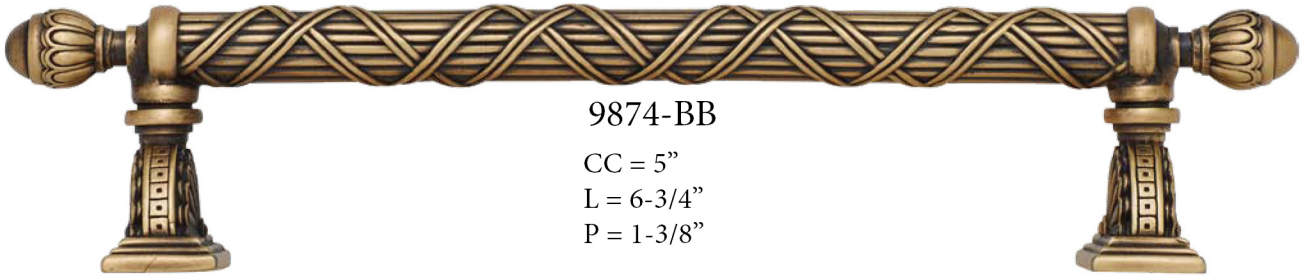

9874-BB

CC = 5"
L = 6-3/4"
P = 1-3/8"