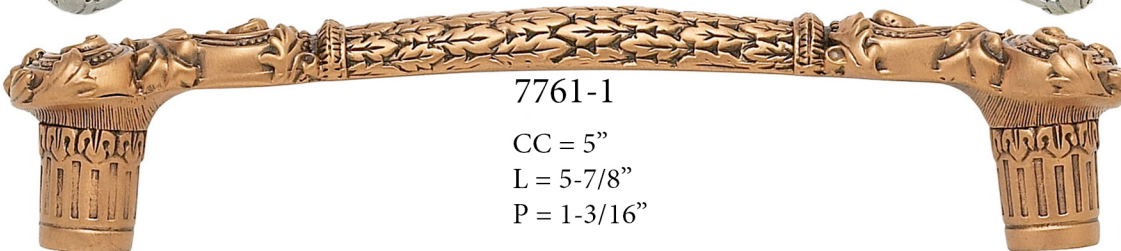

CC = 3-1/2"
L = 4-7/16"
P = 1-1/4"

7761-6

7761-1

CC = 5"
L = 5-7/8"
P = 1-3/16"

EDGAR BEREBI'S LION IN WINTER 2024 MSRP

Part#	FINISHES	SIZE	DESCRIPTION	MSRP	UNIT
7740/1	MUSEUM GOLD	5" C TO C	LION IN WINTER PULL	\$114.35	EA
7740/22	SATIN NICKEL	5" C TO C	LION IN WINTER PULL	\$88.04	EA
7740/4	BLACK TIE	5" C TO C	LION IN WINTER PULL	\$75.47	EA
7740/44	OILED BRONZE	5" C TO C	LION IN WINTER PULL	\$75.47	EA
7740/6	B. SILVER	5" C TO C	LION IN WINTER PULL	\$114.35	EA
7740AB	ARTISAN BRASS	5" C TO C	LION IN WINTER PULL	\$75.47	EA
7740AC	ARTISAN COPPER	5" C TO C	LION IN WINTER PULL	\$75.47	EA
7740AN	ANTIQUÉ NICKEL	5" C TO C	LION IN WINTER PULL	\$75.47	EA
7740AP	ARTISAN PEWTER	5" C TO C	LION IN WINTER PULL	\$75.47	EA
7740BB	B. BRASS	5" C TO C	LION IN WINTER PULL	\$75.47	EA
7740BC	B. COPPER	5" C TO C	LION IN WINTER PULL	\$75.47	EA
7740BP	B. PEWTER	5" C TO C	LION IN WINTER PULL	\$75.47	EA
7740FB	FRENCH BRONZE	5" C TO C	LION IN WINTER PULL	\$75.47	EA
7740FG	FLOR. GOLD	5" C TO C	LION IN WINTER PULL	\$114.35	EA
7740MS	MATTE SILVER	5" C TO C	LION IN WINTER PULL	\$114.35	EA
7740SG	SATIN GOLD	5" C TO C	LION IN WINTER PULL	\$114.35	EA
7740VB	VINTAGE BRONZE	5" C TO C	LION IN WINTER PULL	\$75.47	EA
7740VP	VINTAGE PEWTER	5" C TO C	LION IN WINTER PULL	\$75.47	EA
7750/1	MUSEUM GOLD	1-3/8"	LION IN WINTER KNOB/ SEE MATCHING BACK PLATE 8315	\$55.90	EA
7750/22	SATIN NICKEL	1-3/8"	LION IN WINTER KNOB/ SEE MATCHING BACK PLATE 8315	\$43.04	EA
7750/4	BLACK TIE	1-3/8"	LION IN WINTER KNOB/ SEE MATCHING BACK PLATE 8315	\$36.89	EA
7750/44	OILED BRONZE	1-3/8"	LION IN WINTER KNOB/ SEE MATCHING BACK PLATE 8315	\$36.89	EA
7750/6	B. SILVER	1-3/8"	LION IN WINTER KNOB/ SEE MATCHING BACK PLATE 8315	\$55.90	EA
7750AB	ARTISAN BRASS	1-3/8"	LION IN WINTER KNOB/ SEE MATCHING BACK PLATE 8315	\$36.89	EA
7750AC	ARTISAN COPPER	1-3/8"	LION IN WINTER KNOB/ SEE MATCHING BACK PLATE 8315	\$36.89	EA
7750AN	ANTIQUÉ NICKEL	1-3/8"	LION IN WINTER KNOB/ SEE MATCHING BACK PLATE 8315	\$36.89	EA
7750AP	ARTISAN PEWTER	1-3/8"	LION IN WINTER KNOB/ SEE MATCHING BACK PLATE 8315	\$36.89	EA
7750BB	B. BRASS	1-3/8"	LION IN WINTER KNOB/ SEE MATCHING BACK PLATE 8315	\$36.89	EA
7750BC	B. COPPER	1-3/8"	LION IN WINTER KNOB/ SEE MATCHING BACK PLATE 8315	\$36.89	EA
7750BP	B. PEWTER	1-3/8"	LION IN WINTER KNOB/ SEE MATCHING BACK PLATE 8315	\$36.89	EA
7750FB	FRENCH BRONZE	1-3/8"	LION IN WINTER KNOB/ SEE MATCHING BACK PLATE 8315	\$36.89	EA
7750FG	FLOR. GOLD	1-3/8"	LION IN WINTER KNOB/ SEE MATCHING BACK PLATE 8315	\$55.90	EA
7750MS	MATTE SILVER	1-3/8"	LION IN WINTER KNOB/ SEE MATCHING BACK PLATE 8315	\$55.90	EA
7750SG	SATIN GOLD	1-3/8"	LION IN WINTER KNOB/ SEE MATCHING BACK PLATE 8315	\$55.90	EA
7750VB	VINTAGE BRONZE	1-3/8"	LION IN WINTER KNOB/ SEE MATCHING BACK PLATE 8315	\$36.89	EA
7750VP	VINTAGE PEWTER	1-3/8"	LION IN WINTER KNOB/ SEE MATCHING BACK PLATE 8315	\$36.89	EA
7761/1	MUSEUM GOLD	5" C TO C	LION IN WINTER PULL	\$101.64	EA
7761/22	SATIN NICKEL	5" C TO C	LION IN WINTER PULL	\$78.27	EA
7761/4	BLACK TIE	5" C TO C	LION IN WINTER PULL	\$67.08	EA
7761/44	OILED BRONZE	5" C TO C	LION IN WINTER PULL	\$67.08	EA
7761/6	B. SILVER	5" C TO C	LION IN WINTER PULL	\$101.64	EA
7761AB	ARTISAN BRASS	5" C TO C	LION IN WINTER PULL	\$67.08	EA
7761AC	ARTISAN COPPER	5" C TO C	LION IN WINTER PULL	\$67.08	EA
7761AN	ANTIQUÉ NICKEL	5" C TO C	LION IN WINTER PULL	\$67.08	EA