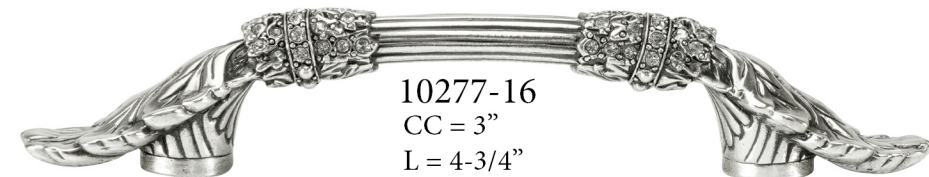

8376-16

8376-9

8351-FG

CC = 5"
L = 7-3/16"
P = 1-3/16"

8351-FG
CC = 8"
L = 10-3/8"
P = 1-1/4"

Decorated with Swarovski® crystals

10277-16
CC = 3"
L = 4-3/4"
P = 7/8"

8349-9