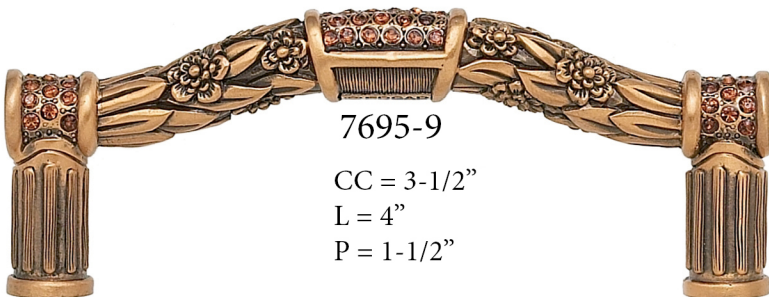

7695-9

CC = 3-1/2"
L = 4"
P = 1-1/2"