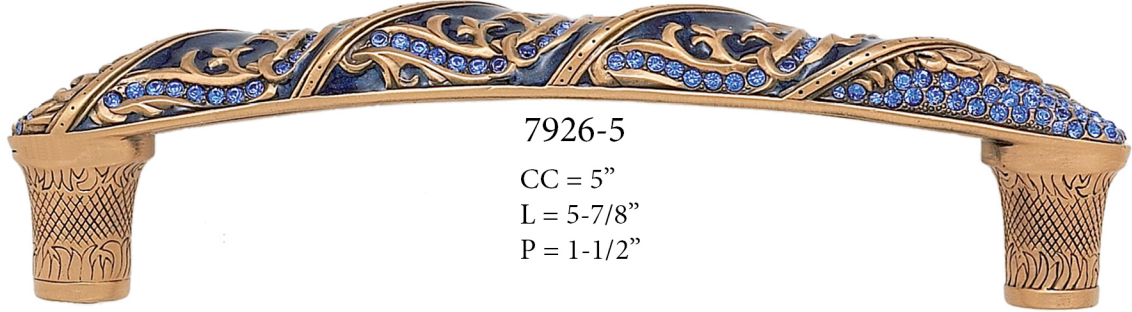

D = 1-5/16"
P = 1-7/16"

7349-5

7349-3

7349-2

D = 1-5/8"
P = 1-1/2"

7930-2

7930-2

Decorated with Swarovski® crystals

7926-3

7926-5

CC = 5"
L = 5-7/8"
P = 1-1/2"

EDGAR BEREBI'S PORTLAND 2024 MSRP

Part#	FINISHES	SIZE	DESCRIPTION	MSRP	UNIT
7349/2	MUSEUM GOLD	1-5/16"	PORTLAND KNOB; GARNET W/ LT. COLORADO CRYSTAL	\$124.51	EA
7349/3	MUSEUM GOLD	1-5/16"	PORTLAND KNOB; GREEN PEARL W/ JONQUIL CRYSTAL	\$124.51	EA
7349/5	MUSEUM GOLD	1-5/16"	PORTLAND KNOB; SAPPHIRE W/ SAPPHIRE CRYSTAL	\$124.51	EA
7926/2	MUSEUM GOLD	5" C TO C	PORTLAND PULL; GARNET W/ LT. COLORADO CRYSTAL	\$209.64	EA
7926/3	MUSEUM GOLD	5" C TO C	PORTLAND PULL; GREEN PEARL W/ JONQUIL CRYSTAL	\$209.64	EA
7926/5	MUSEUM GOLD	5" C TO C	PORTLAND PULL; SAPPHIRE W/ SAPPHIRE CRYSTAL	\$209.64	EA
7930/2	MUSEUM GOLD	1-5/8"	PORTLAND KNOB; GARNET W/ LT. COLORADO CRYSTAL	\$133.41	EA
7930/3	MUSEUM GOLD	1-5/8"	PORTLAND KNOB; GREEN PEARL W/ JONQUIL CRYSTAL	\$133.41	EA
7930/5	MUSEUM GOLD	1-5/8"	PORTLAND KNOB; SAPPHIRE W/ SAPPHIRE CRYSTAL	\$133.41	EA