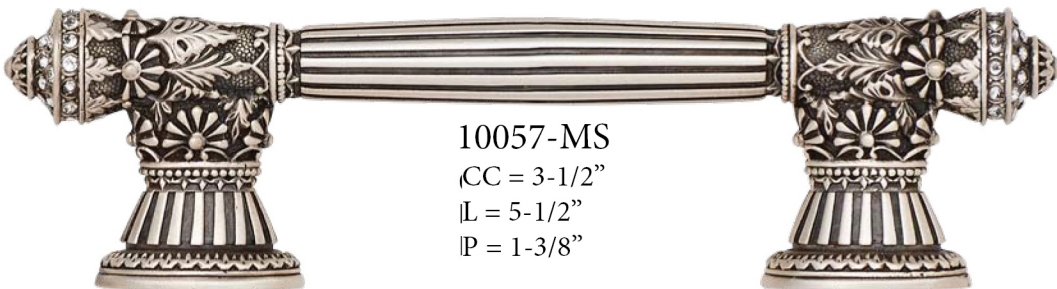

CC = 5"
L = 6-9/16"
P = 1-1/2"

10057-9

10057-MS

CC = 3-1/2"
L = 5-1/2"
P = 1-3/8"

Decorated with Swarovski® crystals

Decorated with Swarovski® crystals

10069-AN

10069-9