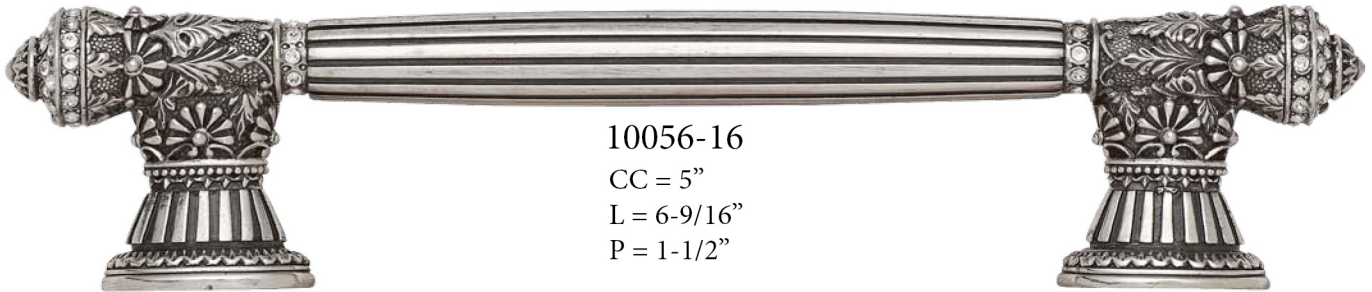

10059-9

D = 1-3/8" P = 1-1/4"

10059-16

10058-SG

D = 1-9/16" P = 1-3/8"

10058-AN

10056-9

10056-16

CC = 5"
L = 6-9/16"
P = 1-1/2"

10057-9

10057-MS

CC = 3-1/2"
L = 5-1/2"
P = 1-3/8"

Decorated with Swarovski® crystals

Decorated with Swarovski® crystals

10069-AN

10069-9