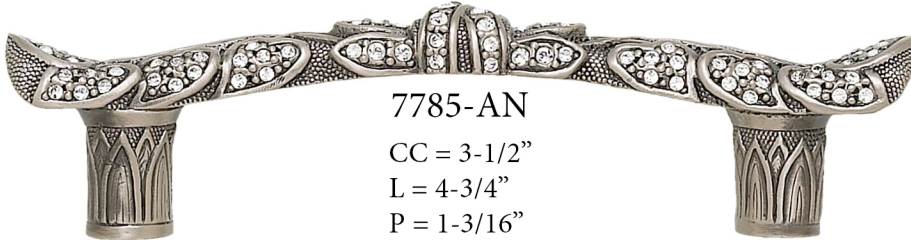

7785-AN

CC = 3-1/2"
L = 4-3/4"
P = 1-3/16"

8139-9