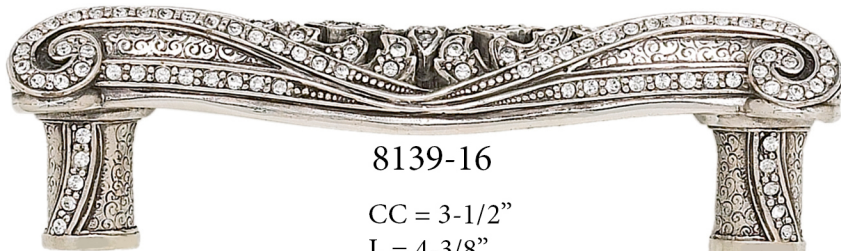

8139-16

CC = 3-1/2"
L = 4-3/8"
P = 1-1/4"