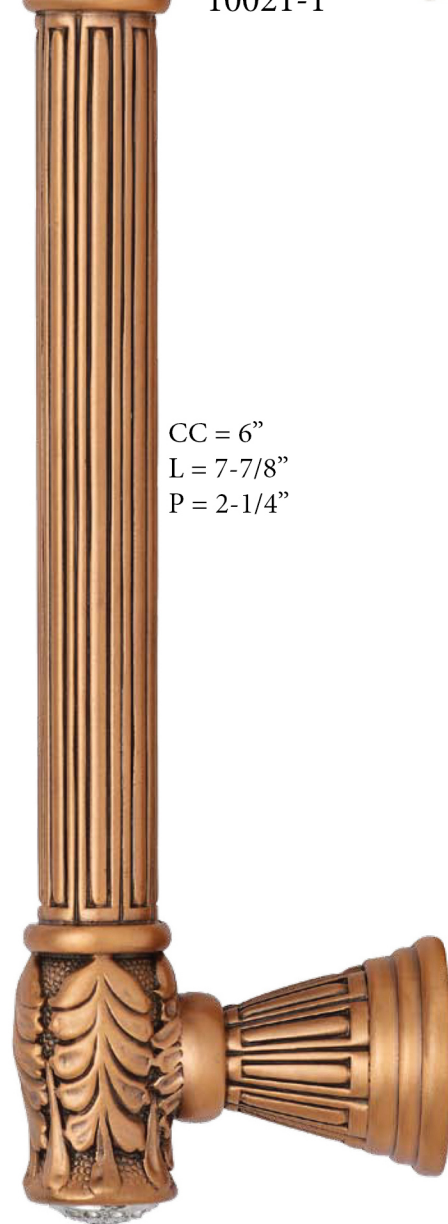

10021-1

9741-1

CC = 6"
L = 7-7/8"
P = 2-1/4"

AVAILABLE
CC = 10", 12", 14"
L = 14", 16", 18"
P = 2-5/8"
AVAILABLE BACK TO BACK
9999 CC = 10", 12", 14"

EDGAR BEREBI'S VERONA 2024 MSRP

Part#	FINISHES	SIZE	DESCRIPTION	MSRP	UNIT
9741/10/1	MUSEUM GOLD	10" C TO C	VERONA APPLIANCE PULL; 3/4" HANDLE; CLEAR CRYSTAL	\$440.00	EA
9741/10/16	B. SILVER	10" C TO C	VERONA APPLIANCE PULL; 3/4" HANDLE; CLEAR CRYSTAL	\$440.00	EA
9741/10/4	BLACK TIE	10" C TO C	VERONA APPLIANCE PULL; 3/4" HANDLE; CLEAR	\$352.00	EA
9741/10/AN	ANTIQUÉ NICKEL	10" C TO C	VERONA APPLIANCE PULL; 3/4" HANDLE; CLEAR CRYSTAL	\$352.00	EA
9741/10/BB	B. BRASS	10" C TO C	VERONA APPLIANCE PULL; 3/4" HANDLE; LT. COLORADO TOPAZ	\$352.00	EA
9741/10/FG	FLOR. GOLD	10" C TO C	VERONA APPLIANCE PULL; 3/4" HANDLE; LT. COLORADO TOPAZ	\$440.00	EA
9741/10/MS	MATTE SILVER	10" C TO C	VERONA APPLIANCE PULL; 3/4" HANDLE; CLEAR CRYSTAL	\$440.00	EA
9741/10/SG	SATIN GOLD	10" C TO C	VERONA APPLIANCE PULL; 3/4" HANDLE; LT. COLORADO TOPAZ	\$440.00	EA
9741/12/1	MUSEUM GOLD	12" C TO C	VERONA APPLIANCE PULL; 3/4" HANDLE; CLEAR CRYSTAL	\$451.00	EA
9741/12/16	B. SILVER	12" C TO C	VERONA APPLIANCE PULL; 3/4" HANDLE; CLEAR CRYSTAL	\$451.00	EA
9741/12/4	BLACK TIE	12" C TO C	VERONA APPLIANCE PULL; 3/4" HANDLE; CLEAR	\$363.00	EA
9741/12/AN	ANTIQUÉ NICKEL	12" C TO C	VERONA APPLIANCE PULL; 3/4" HANDLE; CLEAR CRYSTAL	\$363.00	EA
9741/12/BB	B. BRASS	12" C TO C	VERONA APPLIANCE PULL; 3/4" HANDLE; LT. COLORADO TOPAZ	\$363.00	EA
9741/12/FG	FLOR. GOLD	12" C TO C	VERONA APPLIANCE PULL; 3/4" HANDLE; LT. COLORADO TOPAZ	\$451.00	EA
9741/12/MS	MATTE SILVER	12" C TO C	VERONA APPLIANCE PULL; 3/4" HANDLE; CLEAR CRYSTAL	\$451.00	EA
9741/12/SG	SATIN GOLD	12" C TO C	VERONA APPLIANCE PULL; 3/4" HANDLE; LT. COLORADO TOPAZ	\$451.00	EA
9741/14/1	MUSEUM GOLD	14" C TO C	VERONA APPLIANCE PULL; 3/4" HANDLE; CLEAR CRYSTAL	\$462.00	EA
9741/14/16	B. SILVER	14" C TO C	VERONA APPLIANCE PULL; 3/4" HANDLE; CLEAR CRYSTAL	\$462.00	EA
9741/14/4	BLACK TIE	14" C TO C	VERONA APPLIANCE PULL; 3/4" HANDLE; CLEAR	\$374.00	EA
9741/14/AN	ANTIQUÉ NICKEL	14" C TO C	VERONA APPLIANCE PULL; 3/4" HANDLE; CLEAR CRYSTAL	\$374.00	EA
9741/14/BB	B. BRASS	14" C TO C	VERONA APPLIANCE PULL; 3/4" HANDLE; LT. COLORADO TOPAZ	\$374.00	EA
9741/14/FG	FLOR. GOLD	14" C TO C	VERONA APPLIANCE PULL; 3/4" HANDLE; LT. COLORADO TOPAZ	\$462.00	EA
9741/14/MS	MATTE SILVER	14" C TO C	VERONA APPLIANCE PULL; 3/4" HANDLE; CLEAR CRYSTAL	\$462.00	EA
9741/14/SG	SATIN GOLD	14" C TO C	VERONA APPLIANCE PULL; 3/4" HANDLE; LT. COLORADO TOPAZ	\$462.00	EA
9999/10/16XB	B. SILVER	10" C TO C	VERONA BACK TO BACK; 3/4" HANDLE; CLEAR CRYSTAL	\$924.00	PR
9999/10/1XB	MUSEUM GOLD	10" C TO C	VERONA BACK TO BACK; 3/4" HANDLE; CLEAR CRYSTAL	\$924.00	PR
9999/10/4XB	BLACK TIE	10" C TO C	VERONA BACK TO BACK; 3/4" HANDLE; CLEAR	\$742.50	PR
9999/10/ANXB	ANTIQUÉ NICKEL	10" C TO C	VERONA BACK TO BACK; 3/4" HANDLE; CLEAR CRYSTAL	\$742.50	PR
9999/10/BBXB	B. BRASS	10" C TO C	VERONA BACK TO BACK; 3/4" HANDLE; LT. COLORADO TOPAZ	\$742.50	PR
9999/10/FGXB	FLOR. GOLD	10" C TO C	VERONA BACK TO BACK; 3/4" HANDLE; LT. COLORADO TOPAZ	\$924.00	PR
9999/10/MSXB	MATTE SILVER	10" C TO C	VERONA BACK TO BACK; 3/4" HANDLE; CLEAR CRYSTAL	\$924.00	PR
9999/10/SGXB	SATIN GOLD	10" C TO C	VERONA BACK TO BACK; 3/4" HANDLE; LT. COLORADO TOPAZ	\$924.00	PR
9999/12/16XB	B. SILVER	12" C TO C	VERONA BACK TO BACK; 3/4" HANDLE; CLEAR CRYSTAL	\$951.50	PR
9999/12/1XB	MUSEUM GOLD	12" C TO C	VERONA BACK TO BACK; 3/4" HANDLE; CLEAR CRYSTAL	\$951.50	PR
9999/12/4XB	BLACK TIE	12" C TO C	VERONA BACK TO BACK; 3/4" HANDLE; CLEAR	\$764.50	PR
9999/12/ANXB	ANTIQUÉ NICKEL	12" C TO C	VERONA BACK TO BACK; 3/4" HANDLE; CLEAR CRYSTAL	\$764.50	PR
9999/12/BBXB	B. BRASS	12" C TO C	VERONA BACK TO BACK; 3/4" HANDLE; LT. COLORADO TOPAZ	\$764.50	PR
9999/12/FGXB	FLOR. GOLD	12" C TO C	VERONA BACK TO BACK; 3/4" HANDLE; LT. COLORADO TOPAZ	\$951.50	PR
9999/12/MSXB	MATTE SILVER	12" C TO C	VERONA BACK TO BACK; 3/4" HANDLE; CLEAR CRYSTAL	\$951.50	PR
9999/12/SGXB	SATIN GOLD	12" C TO C	VERONA BACK TO BACK; 3/4" HANDLE; LT. COLORADO TOPAZ	\$951.50	PR
9999/14/16XB	B. SILVER	14" C TO C	VERONA BACK TO BACK; 3/4" HANDLE; CLEAR CRYSTAL	\$990.00	PR