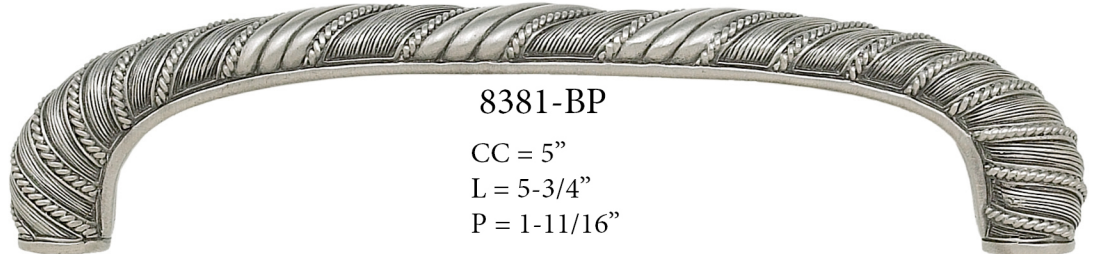

8381-BP
CC = 5"
L = 5-3/4"
P = 1-11/16"