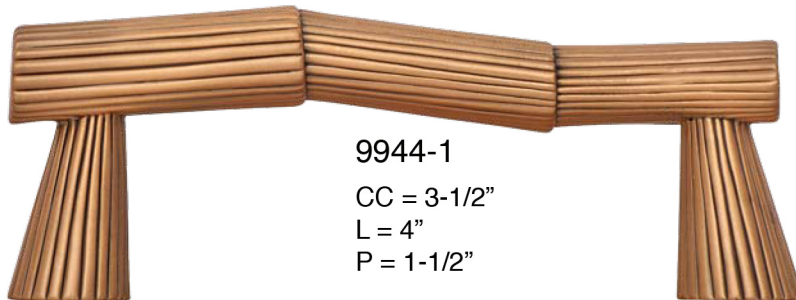

9944-1

CC = 3-1/2"
L = 4"
P = 1-1/2"