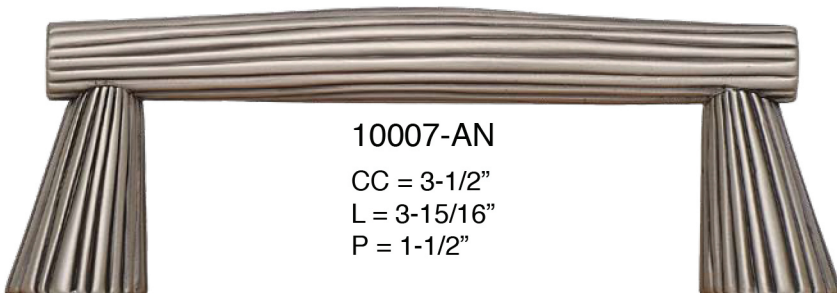

10007-AN

CC = 3-1/2"
L = 3-15/16"
P = 1-1/2"