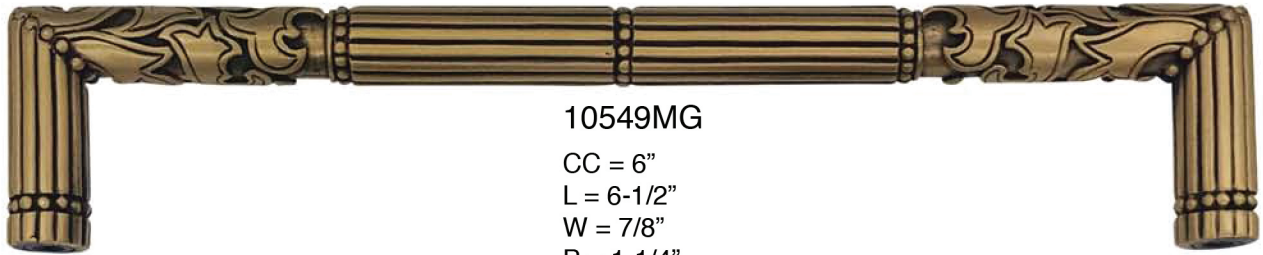

10549MG

CC = 6"
L = 6-1/2"
W = 7/8"
P = 1-1/4"

10553BB

10553AN

EDGAR BEREBI'S SOMERTON 2024 MSRP

Part#	FINISHES	SIZE	DESCRIPTION	MSRP	UNIT
10548/AN	ANTIQUE NICKEL	6" C TO C	SOMERTON PULL	\$88.00	EA
10548/BB	B. BRASS	6" C TO C	SOMERTON PULL	\$88.00	EA
10548/4	BLACK TIE	6" C TO C	SOMERTON PULL	\$88.00	EA
10548/AC	ARTISAN COPPER	6" C TO C	SOMERTON PULL	\$88.00	EA
10548/BC	B. COPPER	6" C TO C	SOMERTON PULL	\$88.00	EA
10548/AB	ARTISAN BRASS	6" C TO C	SOMERTON PULL	\$88.00	EA
10548/AP	ARTISAN PEWTER	6" C TO C	SOMERTON PULL	\$88.00	EA
10548/BP	BURNISH PEWTER	6" C TO C	SOMERTON PULL	\$88.00	EA
10548/FB	FRENCH BRONZE	6" C TO C	SOMERTON PULL	\$88.00	EA
10548/ORB	OIL RUB BRONZE	6" C TO C	SOMERTON PULL	\$88.00	EA
10548/SN	SATIN NICKEL	6" C TO C	SOMERTON PULL	\$88.00	EA
10548/VB	VINTAGE BRONZE	6" C TO C	SOMERTON PULL	\$88.00	EA
10548/VP	VINTAGE PEWTER	6" C TO C	SOMERTON PULL	\$88.00	EA
10548/BS	B. SILVER	6" C TO C	SOMERTON PULL	\$99.00	EA
10548/MG	MUSEUM GOLD	6" C TO C	SOMERTON PULL	\$99.00	EA
10548/FG	FLOR. GOLD	6" C TO C	SOMERTON PULL	\$99.00	EA
10548/MS	MATTE SILVER	6" C TO C	SOMERTON PULL	\$99.00	EA
10548/SG	SATIN GOLD	6" C TO C	SOMERTON PULL	\$99.00	EA
10549/AN	ANTIQUE NICKEL	6" C TO C	SOMERTON PULL	\$88.00	EA
10549/BB	B. BRASS	6" C TO C	SOMERTON PULL	\$88.00	EA
10549/4	BLACK TIE	6" C TO C	SOMERTON PULL	\$88.00	EA
10549/AC	ARTISAN COPPER	6" C TO C	SOMERTON PULL	\$88.00	EA
10549/BC	B. COPPER	6" C TO C	SOMERTON PULL	\$88.00	EA
10549/AB	ARTISAN BRASS	6" C TO C	SOMERTON PULL	\$88.00	EA
10549/AP	ARTISAN PEWTER	6" C TO C	SOMERTON PULL	\$88.00	EA
10549/BP	BURNISH PEWTER	6" C TO C	SOMERTON PULL	\$88.00	EA
10549/FB	FRENCH BRONZE	6" C TO C	SOMERTON PULL	\$88.00	EA
10549/ORB	OIL RUB BRONZE	6" C TO C	SOMERTON PULL	\$88.00	EA
10549/SN	SATIN NICKEL	6" C TO C	SOMERTON PULL	\$88.00	EA
10549/VB	VINTAGE BRONZE	6" C TO C	SOMERTON PULL	\$88.00	EA
10549/VP	VINTAGE PEWTER	6" C TO C	SOMERTON PULL	\$88.00	EA
10549/BS	B. SILVER	6" C TO C	SOMERTON PULL	\$99.00	EA
10549/MG	MUSEUM GOLD	6" C TO C	SOMERTON PULL	\$99.00	EA
10549/FG	FLOR. GOLD	6" C TO C	SOMERTON PULL	\$99.00	EA
10549/MS	MATTE SILVER	6" C TO C	SOMERTON PULL	\$99.00	EA
10549/SG	SATIN GOLD	6" C TO C	SOMERTON PULL	\$99.00	EA
10551/AN	ANTIQUE NICKEL	6" C TO C	SOMERTON PULL	\$88.00	EA
10551/BB	B. BRASS	6" C TO C	SOMERTON PULL	\$88.00	EA
10551/4	BLACK TIE	6" C TO C	SOMERTON PULL	\$88.00	EA
10551/AC	ARTISAN COPPER	6" C TO C	SOMERTON PULL	\$88.00	EA
10551/BC	B. COPPER	6" C TO C	SOMERTON PULL	\$88.00	EA
10551/AB	ARTISAN BRASS	6" C TO C	SOMERTON PULL	\$88.00	EA
10551/AP	ARTISAN PEWTER	6" C TO C	SOMERTON PULL	\$88.00	EA
10551/BP	BURNISH PEWTER	6" C TO C	SOMERTON PULL	\$88.00	EA