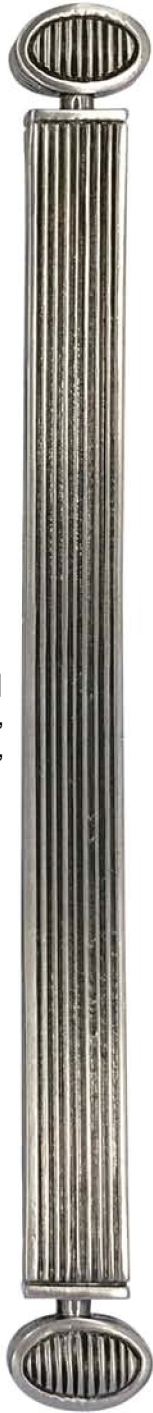

10452/ORB  
CC = 8"  
L = 10"  
W = 1/2"

10452/ORB  
CC = 8"  
L = 10"  
W = 1/2"

Also Available  
10478 CC = 5"

10458/ORB

10458/ORB

2" x 1/2"

10613AN  
CC = 5"  
L = 7-1/2"

10556MS  
CC = 8"  
L = 10"

Matching Knob  
10615

10556MS  
CC = 8"  
L = 10"

PRODUCTS AT OR NEAR ACTUAL SIZE

COPYRIGHT © 2018 EDGAR, INC. ALL RIGHTS RESERVED.