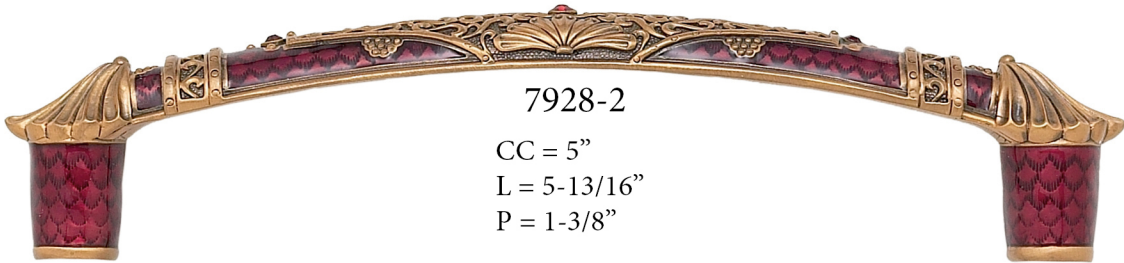

D = 1-3/8"
P = 1-1/16"

7143-2

7143-3

7928-9

7928-2
CC = 5"
L = 5-13/16"
P = 1-3/8"

Decorated with Swarovski® crystals

X7143-16
D = 1-3/8"
P = 1-1/16"

X7928-9
CC = 5"
L = 5-13/16"
P = 1-3/8"