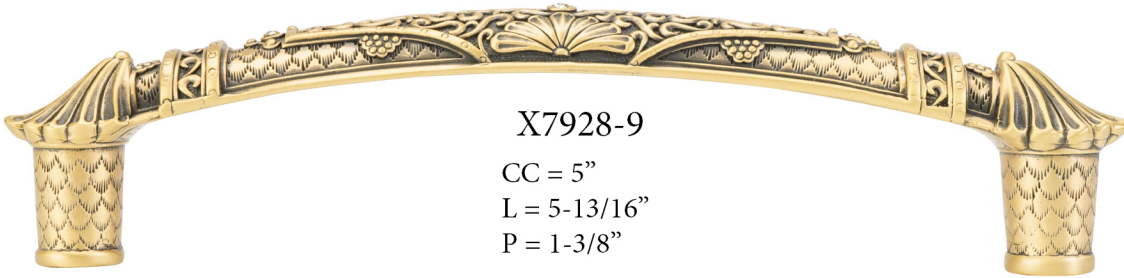

D = 1-3/8"
P = 1-1/16"

7143-2

7143-3

7928-9

7928-2
CC = 5"
L = 5-13/16"
P = 1-3/8"

Decorated with Swarovski® crystals

X7143-16
D = 1-3/8"
P = 1-1/16"

X7928-9
CC = 5"
L = 5-13/16"
P = 1-3/8"