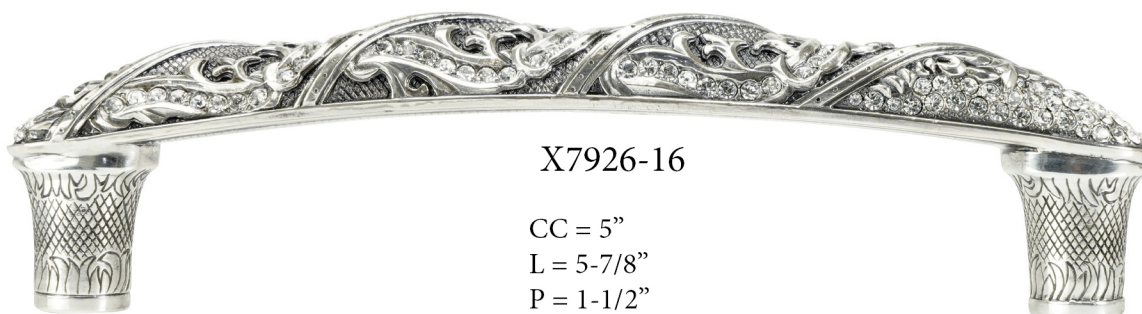

X7926-16

CC = 5"
L = 5-7/8"
P = 1-1/2"