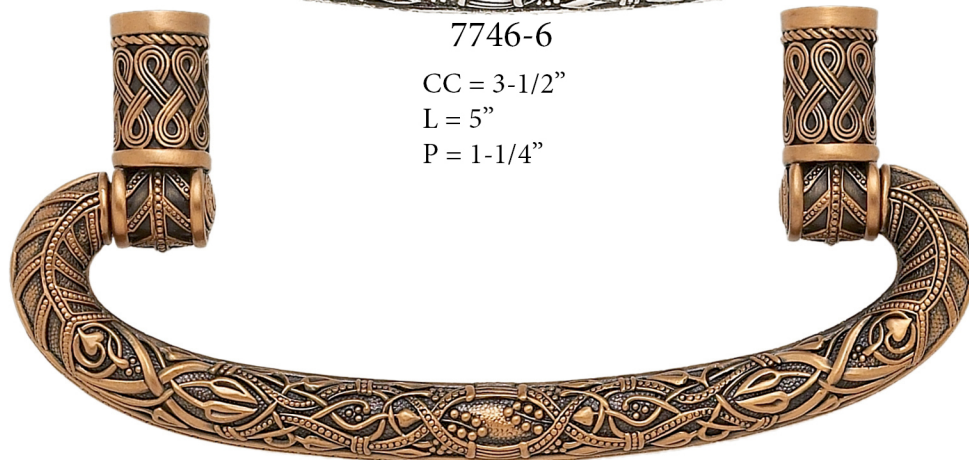

7734-SG

7746-6

CC = 3-1/2"
L = 5"
P = 1-1/4"

7746-1

EDGAR BEREBI'S TREMONT 2024 MSRP

Part#	FINISHES	SIZE	DESCRIPTION	MSRP
7725/1	MUSEUM GOLD	1-3/8"	TREMONT KNOB/ SEE 8384 FOR MINI VERSION	\$55.90
7725/6	B. SILVER	1-3/8"	TREMONT KNOB/ SEE 8384 FOR MINI VERSION	\$55.90
7725/22	SATIN NICKEL	1-3/8"	TREMONT KNOB/ SEE 8384 FOR MINI VERSION	\$43.04
7725/44	OILED BRONZE	1-3/8"	TREMONT KNOB/ SEE 8384 FOR MINI VERSION	\$36.89
7725AB	ARTISAN BRASS	1-3/8"	TREMONT KNOB/ SEE 8384 FOR MINI VERSION	\$36.89
7725AC	ARTISAN COPPER	1-3/8"	TREMONT KNOB/ SEE 8384 FOR MINI VERSION	\$36.89
7725AN	ANTIQUE NICKEL	1-3/8"	TREMONT KNOB/ SEE 8384 FOR MINI VERSION	\$36.89
7725AP	ARTISAN PEWTER	1-3/8"	TREMONT KNOB/ SEE 8384 FOR MINI VERSION	\$36.89
7725BB	B. BRASS	1-3/8"	TREMONT KNOB/ SEE 8384 FOR MINI VERSION	\$36.89
7725/4	BLACK TIE	1-3/8"	TREMONT KNOB/ SEE 8384 FOR MINI VERSION	\$36.89
7725BC	B. COPPER	1-3/8"	TREMONT KNOB/ SEE 8384 FOR MINI VERSION	\$36.89
7725BP	B. PEWTER	1-3/8"	TREMONT KNOB/ SEE 8384 FOR MINI VERSION	\$36.89
7725FB	FRENCH BRONZE	1-3/8"	TREMONT KNOB/ SEE 8384 FOR MINI VERSION	\$36.89
7725FG	FLOR. GOLD	1-3/8"	TREMONT KNOB/ SEE 8384 FOR MINI VERSION	\$55.90
7725MS	MATTE SILVER	1-3/8"	TREMONT KNOB/ SEE 8384 FOR MINI VERSION	\$55.90
7725SG	SATIN GOLD	1-3/8"	TREMONT KNOB/ SEE 8384 FOR MINI VERSION	\$55.90
7725VB	VINTAGE BRONZE	1-3/8"	TREMONT KNOB/ SEE 8384 FOR MINI VERSION	\$36.89
7725VP	VINTAGE PEWTER	1-3/8"	TREMONT KNOB/ SEE 8384 FOR MINI VERSION	\$36.89
7734/1	MUSEUM GOLD	1-5/8"	TREMONT KNOB/ SEE 7908 FOR 1-1/4" SIZE	\$55.90
7734/6	B. SILVER	1-5/8"	TREMONT KNOB/ SEE 7908 FOR 1-1/4" SIZE	\$55.90
7734/22	SATIN NICKEL	1-5/8"	TREMONT KNOB/ SEE 7908 FOR 1-1/4" SIZE	\$43.04
7734/44	OILED BRONZE	1-5/8"	TREMONT KNOB/ SEE 7908 FOR 1-1/4" SIZE	\$36.89
7734BB	B. BRASS	1-5/8"	TREMONT KNOB/ SEE 7908 FOR 1-1/4" SIZE	\$36.89
7734/4	BLACK TIE	1-5/8"	TREMONT KNOB/ SEE 7908 FOR 1-1/4" SIZE	\$36.89
7734AN	ANTIQUE NICKEL	1-5/8"	TREMONT KNOB/ SEE 7908 FOR 1-1/4" SIZE	\$36.89
7734SG	SATIN GOLD	1-5/8"	TREMONT KNOB/ SEE 7908 FOR 1-1/4" SIZE	\$55.90
7746/1	MUSEUM GOLD	3-1/2" C TO C	TREMONT HINGED PULL	\$121.97
7746/6	B. SILVER	3-1/2" C TO C	TREMONT HINGED PULL	\$121.97
7746/22	SATIN NICKEL	3-1/2" C TO C	TREMONT HINGED PULL	\$93.92
7746/44	OILED BRONZE	3-1/2" C TO C	TREMONT HINGED PULL	\$80.51
7746BB	B. BRASS	3-1/2" C TO C	TREMONT HINGED PULL	\$80.51
7746/4	BLACK TIE	3-1/2" C TO C	TREMONT HINGED PULL	\$80.51
7746AN	ANTIQUE NICKEL	3-1/2" C TO C	TREMONT HINGED PULL	\$80.51
7746SG	SATIN GOLD	3-1/2" C TO C	TREMONT HINGED PULL	\$121.97
7748/1	MUSEUM GOLD	1-1/2"	TREMONT KNOB/ SEE 8402 FOR MINI VERSION	\$50.82
7748/6	B. SILVER	1-1/2"	TREMONT KNOB/ SEE 8402 FOR MINI VERSION	\$50.82
7748/22	SATIN NICKEL	1-1/2"	TREMONT KNOB/ SEE 8402 FOR MINI VERSION	\$39.13
7748/44	OILED BRONZE	1-1/2"	TREMONT KNOB/ SEE 8402 FOR MINI VERSION	\$33.54
7748AB	ARTISAN BRASS	1-1/2"	TREMONT KNOB/ SEE 8402 FOR MINI VERSION	\$33.54
7748AC	ARTISAN COPPER	1-1/2"	TREMONT KNOB/ SEE 8402 FOR MINI VERSION	\$33.54
7748AN	ANTIQUE NICKEL	1-1/2"	TREMONT KNOB/ SEE 8402 FOR MINI VERSION	\$33.54
7748AP	ARTISAN PEWTER	1-1/2"	TREMONT KNOB/ SEE 8402 FOR MINI VERSION	\$33.54
7748BB	B. BRASS	1-1/2"	TREMONT KNOB/ SEE 8402 FOR MINI VERSION	\$33.54
7748/4	BLACK TIE	1-1/2"	TREMONT KNOB/ SEE 8402 FOR MINI VERSION	\$33.54