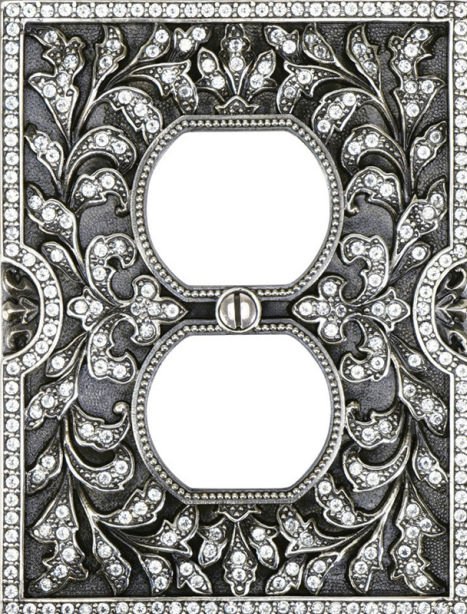

D = 4-11/16" x 4-5/8" P = 5/16"

Decorated with Swarovski® crystals

8000-2

D = 6-7/16" x 4-11/16" P = 5/16"

8818-4  
D = 8-1/8" x 4-5/8"  
P = 5/16"

9445-16  
D = 9-3/4" x 4-5/8"  
P = 5/16"

7865-9

Decorated with Swarovski® crystals

D = 3-1/8" x 7-3/16" P = 5/16"

8661-MS

D = 3-1/2" x 4-3/4" P = 5/16"

9573-16

D = 4-5/8" x 3-1/2 P = 5/16"

7874-FG

D = 4-9/16" x 4-5/8" P = 5/16"

Decorated with Swarovski® crystals

8001-3

D = 6-5/16" x 4-1/2" P = 5/16"

8824-MS  
D = 8" x 4-1/2"  
P = 5/16"

9460-16  
D = 9-3/4" x 4-1/2"  
P = 5/16"

Decorated with Swarovski® crystals

9587-FG

D = 4-5/8" x 3-1/2" P = 5/16"

7968-16

D = 4-5/8" x 3-1/2" P = 5/16"

8004-MS

D = 4-11/16" sq P = 5/16"

Decorated with Swarovski® crystals

8696-SG

D = 3-1/2" x 4-3/4" P = 5/16"

7999-FG

D = 4-11/16" sq P = 5/16"