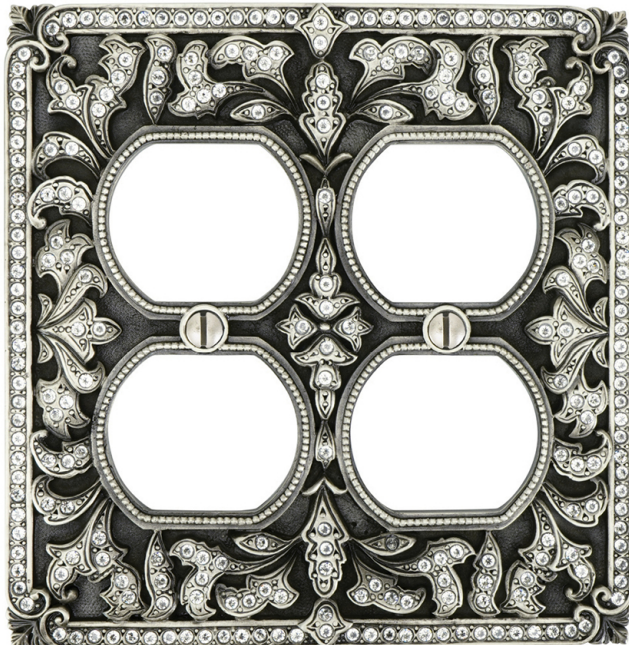

D = 4-11/16" x 4-5/8" P = 5/16"

Decorated with Swarovski® crystals

8000-2

D = 6-7/16" x 4-11/16" P = 5/16"

8818-4  
D = 8-1/8" x 4-5/8"  
P = 5/16"

9445-16  
D = 9-3/4" x 4-5/8"  
P = 5/16"

7865-9

Decorated with Swarovski® crystals

D = 3-1/8" x 7-3/16" P = 5/16"

8661-MS

D = 3-1/2" x 4-3/4" P = 5/16"

9573-16

D = 4-5/8" x 3-1/2 P = 5/16"

7874-FG

D = 4-9/16" x 4-5/8" P = 5/16"

Decorated with Swarovski® crystals

8001-3

D = 6-5/16" x 4-1/2" P = 5/16"

8824-MS  
D = 8" x 4-1/2"  
P = 5/16"

9460-16  
D = 9-3/4" x 4-1/2"  
P = 5/16"

Decorated with Swarovski® crystals

9587-FG

D = 4-5/8" x 3-1/2" P = 5/16"

7968-16

D = 4-5/8" x 3-1/2" P = 5/16"

8004-MS

D = 4-11/16" sq P = 5/16"

Decorated with Swarovski® crystals

8696-SG

D = 3-1/2" x 4-3/4" P = 5/16"

7999-FG

D = 4-11/16" sq P = 5/16"