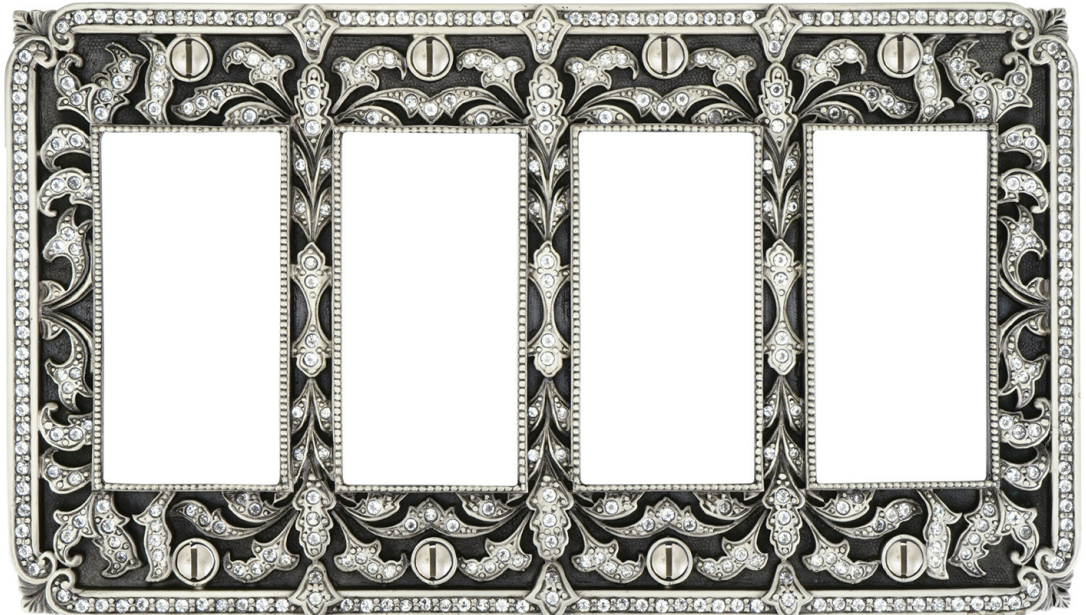

D = 4-11/16" x 4-5/8" P = 5/16"

Decorated with Swarovski® crystals

8000-2

D = 6-7/16" x 4-11/16" P = 5/16"

8818-4  
D = 8-1/8" x 4-5/8"  
P = 5/16"

9445-16  
D = 9-3/4" x 4-5/8"  
P = 5/16"

7865-9

Decorated with Swarovski® crystals

D = 3-1/8" x 7-3/16" P = 5/16"

8661-MS

D = 3-1/2" x 4-3/4" P = 5/16"

9573-16

D = 4-5/8" x 3-1/2 P = 5/16"

7874-FG

D = 4-9/16" x 4-5/8" P = 5/16"

Decorated with Swarovski® crystals

8001-3

D = 6-5/16" x 4-1/2" P = 5/16"

8824-MS  
D = 8" x 4-1/2"  
P = 5/16"

9460-16  
D = 9-3/4" x 4-1/2"  
P = 5/16"

Decorated with Swarovski® crystals

9587-FG

D = 4-5/8" x 3-1/2" P = 5/16"

7968-16

D = 4-5/8" x 3-1/2" P = 5/16"

8004-MS

D = 4-11/16" sq P = 5/16"

Decorated with Swarovski® crystals

8696-SG

D = 3-1/2" x 4-3/4" P = 5/16"

7999-FG

D = 4-11/16" sq P = 5/16"