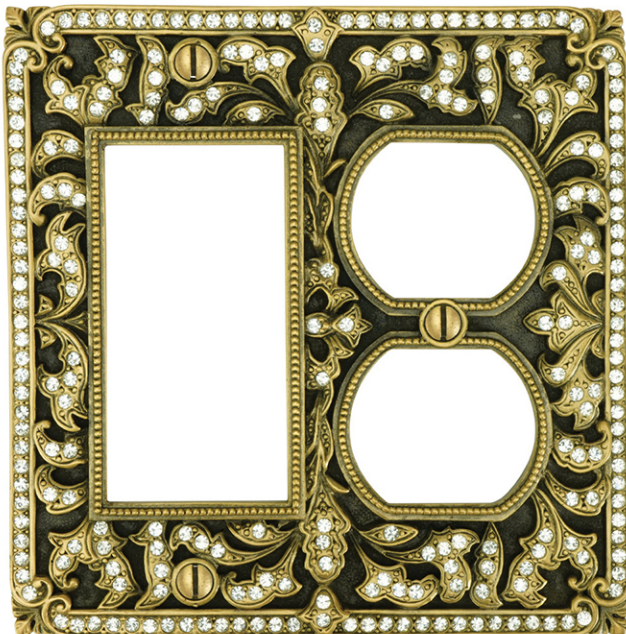

D = 4-11/16" x 4-5/8" P = 5/16"

Decorated with Swarovski® crystals

8000-2

D = 6-7/16" x 4-11/16" P = 5/16"

8818-4  
D = 8-1/8" x 4-5/8"  
P = 5/16"

9445-16  
D = 9-3/4" x 4-5/8"  
P = 5/16"

7865-9

Decorated with Swarovski® crystals

8001-3

D = 6-5/16" x 4-1/2" P = 5/16"

8824-MS  
D = 8" x 4-1/2"  
P = 5/16"

9460-16  
D = 9-3/4" x 4-1/2"  
P = 5/16"

Decorated with Swarovski® crystals

9587-FG

D = 4-5/8" x 3-1/2" P = 5/16"

7968-16

D = 4-5/8" x 3-1/2" P = 5/16"

8004-MS

D = 4-11/16" sq P = 5/16"

Decorated with Swarovski® crystals

8696-SG

D = 3-1/2" x 4-3/4" P = 5/16"

7999-FG

D = 4-11/16" sq P = 5/16"

8906-1

D = 4-9/16" x 4-11/16" P = 5/16"

8002-BB

D = 4-9/16" x 4-11/16" P = 5/16"