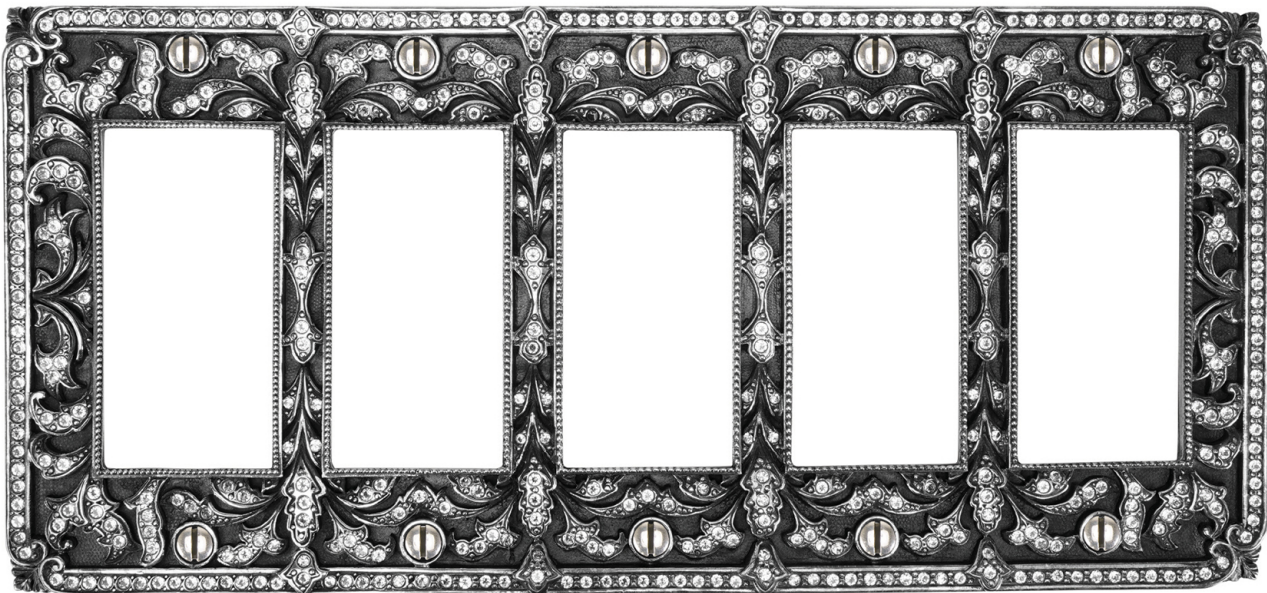

D = 3-1/8" x 7-3/16" P = 5/16"

8661-MS

D = 3-1/2" x 4-3/4" P = 5/16"

9573-16

D = 4-5/8" x 3-1/2 P = 5/16"

7874-FG

D = 4-9/16" x 4-5/8" P = 5/16"

Decorated with Swarovski® crystals

8001-3

D = 6-5/16" x 4-1/2" P = 5/16"

8824-MS  
D = 8" x 4-1/2"  
P = 5/16"

9460-16  
D = 9-3/4" x 4-1/2"  
P = 5/16"

Decorated with Swarovski® crystals

9587-FG

D = 4-5/8" x 3-1/2" P = 5/16"

7968-16

D = 4-5/8" x 3-1/2" P = 5/16"

8004-MS

D = 4-11/16" sq P = 5/16"

Decorated with Swarovski® crystals

8696-SG

D = 3-1/2" x 4-3/4" P = 5/16"

7999-FG

D = 4-11/16" sq P = 5/16"