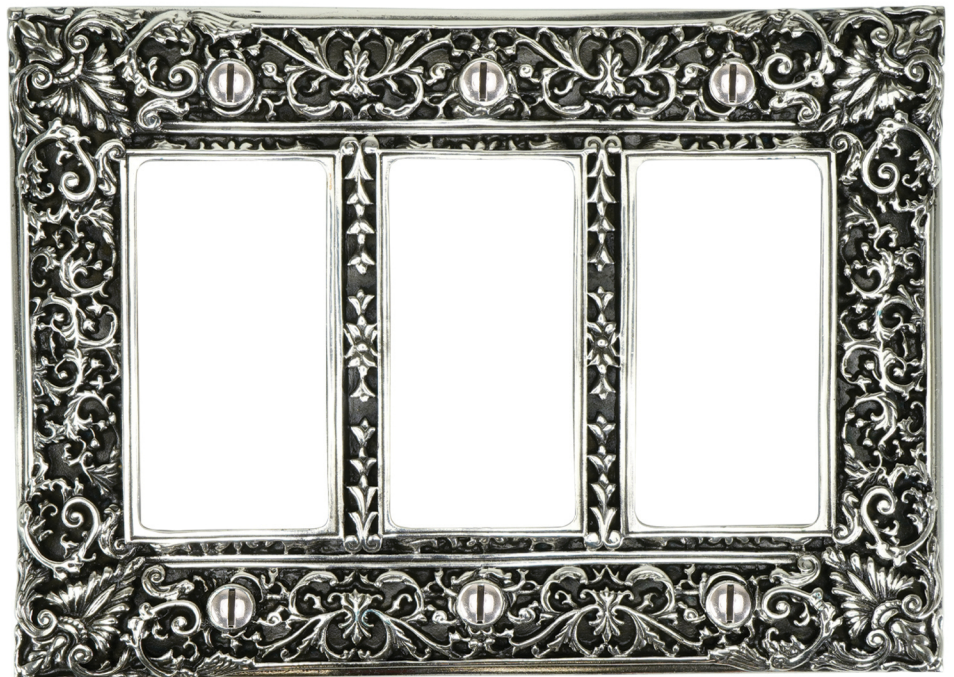

8823-1
D = 4-11/16" x 4-9/16" P = 5/16"