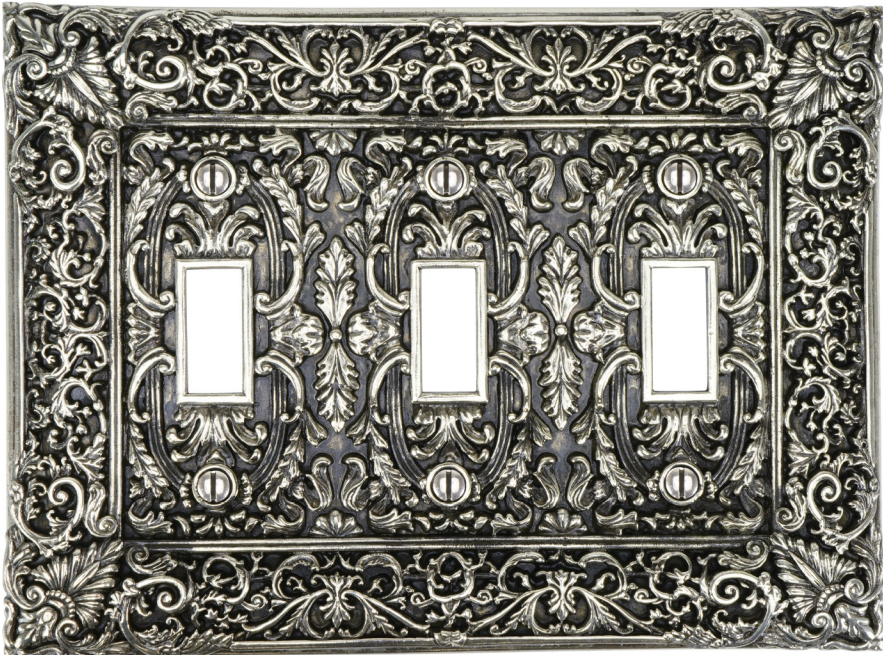

8822-6

D = 6-7/16" x 4-11/16" P = 5/16"